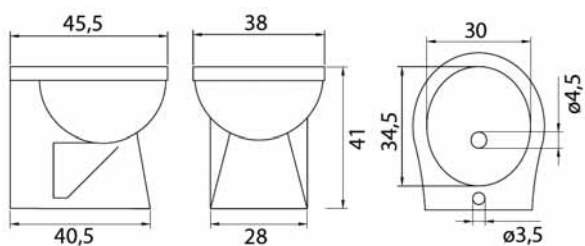

STIL series

WC

comby

bidet

WC

comby

bidet

TECHNICAL FEATURES

POWER SUPPLY VOLTAGE	12V dc	24 Vdc
INLET PUMP ELECTRICAL INPUT	2,4 A	1,8 A
ELECTRIC VALVE ELECTRICAL INPUT	5 A	2,44 A
DISCHARGE PUMP MAX ELECTRICAL INPUT	35 A	25 A
POWER SUPPLY FUSE (RED+)	40 A	40 A
ELECTRIC VALVE INFLOW max 7	7 bar	7 bar
INLET PUMP INFLOW	11 liters/minute	11 liters/minute
DISCHARGE PUMP centrifuge	250 l/min.	250 l/min.
DISCHARGE DUCT	40 mm	40 mm
WATER INFLOW RUBBER-HOLDER	20 mm	20 mm
MAX DISCHARGE HEAD	5 meters	5 meters
MAX DISCHARGE DISTANCE	70 meters	70 meters