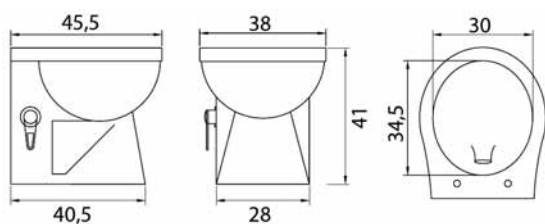

ALCI SRL

IMPROVE YOUR BATH

WC, BIDET, COMBY electroautomatic functioning

- Reduced bulks
- Comfortable seat
- Full tank indicator
- Incorporated mechanism
- Automatic safety emptying
- Against wall fitting installation
- Easy installation
- Reduced water consumptions
- Safety with spring check valves
- Control panel with plates by VIMAR or TICINO
- Possibility of input supply from fresh or marine water
- Bidet function without the necessity of filling the basin

STIL series

WC

comby

bidet