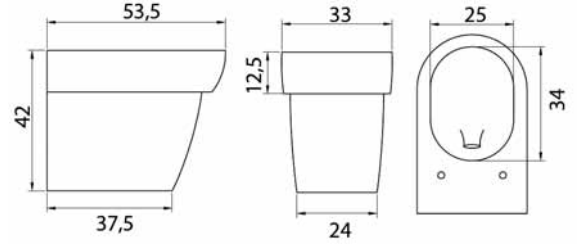

comby

bidet

TECHNICAL FEATURES

POWER SUPPLY VOLTAGE	12V dc	24 Vdc
INLET PUMP ELECTRICAL INPUT	2,4 A	1,8 A
ELECTRIC VALVE ELECTRICAL INPUT	5 A	2,44 A
DISCHARGE PUMP MAX ELECTRICAL INPUT	35 A	25 A
POWER SUPPLY FUSE (RED+)	40 A	40 A
ELECTRIC VALVE INFLOW max 7	7 bar	7 bar
INLET PUMP INFLOW	11 liters/minute	11 liters/minute
DISCHARGE PUMP centrifuge	250 l/min.	250 l/min.
DISCHARGE DUCT	40 mm	40 mm
WATER INFLOW RUBBER-HOLDER	20 mm	20 mm
MAX DISCHARGE HEAD	5 meters	5 meters
MAX DISCHARGE DISTANCE	70 meters	70 meters

DENİZMAR
İç ve Dış Tic. Ltd. Şti.

895 Sk. No:16 Hisarönü-İZMİR
Tel : +90.232.483 42 18 Pbx
Fax : +90.232.484 68 42
www.denizmar.com
info@denizmar.com