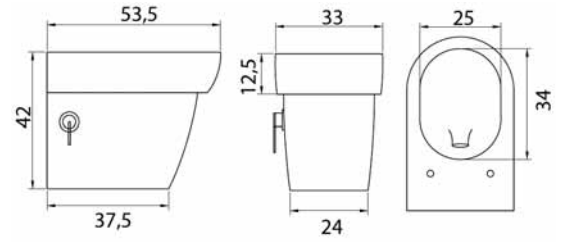

comby

bidet

TECHNICAL FEATURES

POWER SUPPLY VOLTAGE	12V dc	24 Vdc
INLET PUMP ELECTRICAL INPUT	2,4 A	1,8 A
ELECTRIC VALVE ELECTRICAL INPUT	5 A	2,44 A
DISCHARGE PUMP MAX ELECTRICAL INPUT	35 A	25 A
POWER SUPPLY FUSE (RED+)	40 A	40 A
ELECTRIC VALVE INFLOW max 7	7 bar	7 bar
INLET PUMP INFLOW	11 liters/minute	11 liters/minute
DISCHARGE PUMP centrifuge	250 l/min.	250 l/min.
DISCHARGE DUCT	40 mm	40 mm
WATER INFLOW RUBBER-HOLDER	20 mm	20 mm
MAX DISCHARGE HEAD	5 meters	5 meters
MAX DISCHARGE DISTANCE	70 meters	70 meters

DENİZMAR
İç ve Dış Tic. Ltd. Şti.

895 Sk. No:16 Hisarönü-İZMİR
Tel : +90.232.483 42 18 Pbx
Fax : +90.232.484 68 42
www.denizmar.com
info@denizmar.com