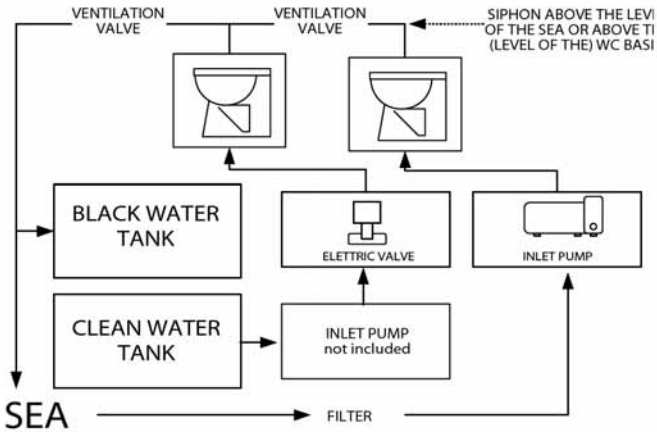

ALCI SRL

IMPROVE YOUR BATH

WC, BIDET, COMBY electroautomatic functioning

- Reduced bulks
- Comfortable seat
- Full tank indicator
- Incorporated mechanism
- Automatic safety emptying
- Against wall fitting installation
- Easy installation
- Reduced water consumptions
- Safety with spring check valves
- Control panel with plates by VIMAR or TICINO
- Possibility of input supply from fresh or marine water
- Bidet function without the necessity of filling the basin

STIL series

WC

comby

bidet

WC

comby

bidet

TECHNICAL FEATURES

POWER SUPPLY VOLTAGE	12V dc	24 Vdc
INLET PUMP ELECTRICAL INPUT	2,4 A	1,8 A
ELECTRIC VALVE ELECTRICAL INPUT	5 A	2,44 A
DISCHARGE PUMP MAX ELECTRICAL INPUT	35 A	25 A
POWER SUPPLY FUSE (RED+)	40 A	40 A
ELECTRIC VALVE INFLOW max 7	7 bar	7 bar
INLET PUMP INFLOW	11 liters/minute	11 liters/minute
DISCHARGE PUMP centrifuge	250 l/min.	250 l/min.
DISCHARGE DUCT	40 mm	40 mm
WATER INFLOW RUBBER-HOLDER	20 mm	20 mm
MAX DISCHARGE HEAD	5 meters	5 meters
MAX DISCHARGE DISTANCE	70 meters	70 meters