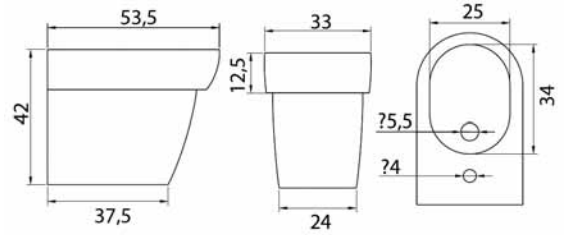

STIL series

WC

comby

bidet

WC

comby

bidet

TECHNICAL FEATURES

POWER SUPPLY VOLTAGE	12V dc	24 Vdc
INLET PUMP ELECTRICAL INPUT	2,4 A	1,8 A
ELECTRIC VALVE ELECTRICAL INPUT	5 A	2,44 A
DISCHARGE PUMP MAX ELECTRICAL INPUT	35 A	25 A
POWER SUPPLY FUSE (RED+)	40 A	40 A
ELECTRIC VALVE INFLOW max 7	7 bar	7 bar
INLET PUMP INFLOW	11 liters/minute	11 liters/minute
DISCHARGE PUMP centrifuge	250 l/min.	250 l/min.
DISCHARGE DUCT	40 mm	40 mm
WATER INFLOW RUBBER-HOLDER	20 mm	20 mm
MAX DISCHARGE HEAD	5 meters	5 meters
MAX DISCHARGE DISTANCE	70 meters	70 meters