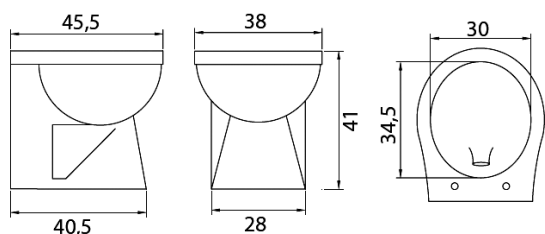

ALCI SRL

IMPROVE YOUR BATH

WC, BIDET, COMBY electroautomatic functioning

- Reduced bulks
- Comfortable seat
- Full tank indicator
- Incorporated mechanism
- Automatic safety emptying
- Against wall fitting installation
- Easy installation
- Reduced water consumptions
- Safety with spring check valves
- Control panel with plates by VIMAR or TICINO
- Possibility of input supply from fresh or marine water
- Bidet function without the necessity of filling the basin

STIL series

WC

comby

bidet